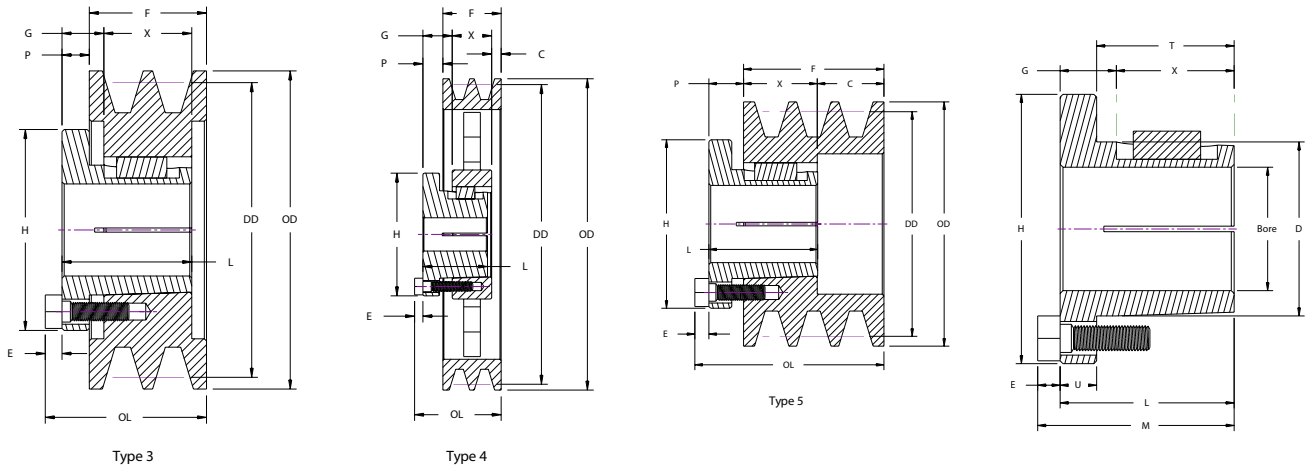

## Dimensions

For use with all "A, B, & 5V" belts.

DIAMETERS				PART NUMBER		TYPE	DIMENSIONS				Wt. (lbs.)
Datum "A" Belts	Datum "B" Belts	Pitch "5V" Belts	Outside	Sheave	Bushing		OL	P	C	X	
3 GROOVE, F = 2 7/16											
3.8	4.2	4.3	4.48	3B5V42	P1	5	3 5/16	5/8	1 1/8	1 5/16	4.8
4.0	4.4	4.5	4.68	3B5V44	P1	3	2 23/32	1/32	17/32	1 5/16	5.2
4.2	4.6	4.7	4.88	3B5V46	B	5	3 7/16	3/4	1 3/16	1 1/4	4.9
4.4	4.8	4.9	5.08	3B5V48	B	5	3 7/16	3/4	1 3/16	1 1/4	5.5
4.6	5.0	5.1	5.28	3B5V50	B	5	3 7/16	3/4	1 3/16	1 1/4	6.1
4.8	5.2	5.3	5.48	3B5V52	B	5	3 7/16	3/4	1 3/16	1 1/4	6.7
5.0	5.4	5.5	5.68	3B5V54	B	3	2 27/32	5/32	19/32	1 1/4	7.4
5.2	5.6	5.7	5.88	3B5V56	B	3	2 27/32	5/32	17/32	1 5/16	8.4
5.4	5.8	5.9	6.08	3B5V58	B	3	2 27/32	5/32	17/32	1 5/16	9.5
5.6	6.0	6.1	6.28	3B5V60	B	3	2 27/32	5/32	17/32	1 5/16	10.6
5.8	6.2	6.3	6.48	3B5V62	B	3	2 27/32	5/32	17/32	1 5/16	9.8
6.0	6.4	6.5	6.68	3B5V64	B	3	2 27/32	5/32	17/32	1 5/16	10.5
6.2	6.6	6.7	6.88	3B5V66	B	3	2 27/32	5/32	17/32	1 5/16	10.4
6.4	6.8	6.9	7.08	3B5V68	B	4-Web	2 27/32	5/32	17/32	1 5/16	10.9
6.6	7.0	7.1	7.28	3B5V70	B	4-Web	2 27/32	5/32	17/32	1 5/16	11.5
7.0	7.4	7.5	7.68	3B5V74	B	4-Web	2 27/32	5/32	17/32	1 5/16	12.6
7.6	8.0	8.1	8.28	3B5V80	B	4-Arm	2 27/32	5/32	17/32	1 5/16	14.2
8.2	8.6	8.7	8.88	3B5V86	B	4-Arm	2 27/32	5/32	17/32	1 5/16	13.7
8.6	9.0	9.1	9.28	3B5V90	B	4-Arm	2 27/32	5/32	17/32	1 5/16	14.5
9.0	9.4	9.5	9.68	3B5V94	B	4-Arm	2 27/32	5/32	17/32	1 5/16	17.0
10.6	11.0	11.1	11.28	3B5V110	B	4-Arm	2 27/32	5/32	17/32	1 5/16	19.8
12.0	12.4	12.5	12.68	3B5V124	B	4-Arm	2 27/32	5/32	17/32	1 5/16	22.1
13.2	13.6	13.7	13.88	3B5V136	B	4-Arm	2 27/32	5/32	17/32	1 5/16	24.9
15.0	15.4	15.5	15.68	3B5V154	B	4-Arm	2 27/32	5/32	17/32	1 5/16	30.4
15.6	16.0	16.1	16.28	3B5V160	B	4-Arm	2 27/32	5/32	17/32	1 5/16	31.7
18.0	18.4	18.5	18.68	3B5V184	B	4-Arm	2 27/32	5/32	17/32	1 5/16	40.9
19.5	20.0	20.1	20.28	3B5V200	B	4-Arm	2 27/32	5/32	17/32	1 5/16	47.6
22.9	23.4	23.5	23.68	3B5V234	B	4-Arm	2 27/32	5/32	17/32	1 5/16	61.5
24.5	25.0	25.1	25.28	3B5V250	B	4-Arm	2 27/32	5/32	17/32	1 5/16	66.6
27.3	27.8	27.9	28.08	3B5V278	B	4-Arm	2 27/32	5/32	17/32	1 5/16	79.1