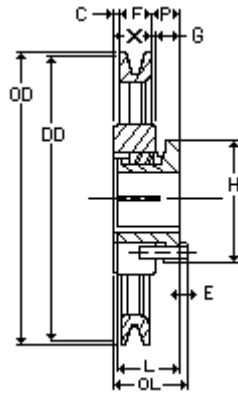

## Browning 1B5V154

Cast Iron, 1 Groove, A, B or 5V Belt, Split Taper Sheave, Uses B Bushing

*Images may not be an exact representation of the product*

<b>Product Type:</b>	Split Taper Sheave
<b>Type of Belt:</b>	A, B, 5V
<b>Number of Grooves:</b>	1
<b>Bore (Min):</b>	0.5
<b>Bore (Max):</b>	2.4375
<b>Bushing Used:</b>	B

Part No	Description	PD (5V)	PD (A)	DD (A)	PD (B)	DD (B)
3693819	1B5V154	15.5	15.2	15	15.7	15.4
<b>OL</b>	<b>OD</b>	<b>F</b>	<b>L</b>	<b>P</b>	<b>C</b>	<b>X</b>
2.3125	15.68	1	1.9375	0.984375	0.125	1.25
<b>G</b>	<b>E</b>	<b>H</b>				
0.859375	0.203125	3.6875				