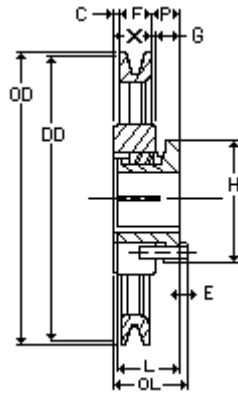

## Browning 1B5V160

Cast Iron, 1 Groove, A, B or 5V Belt, Split Taper Sheave, Uses B Bushing

*Images may not be an exact representation of the product*

<b>Product Type:</b>	Split Taper Sheave
<b>Type of Belt:</b>	A, B, 5V
<b>Number of Grooves:</b>	1
<b>Bore (Min):</b>	0.5
<b>Bore (Max):</b>	2.4375
<b>Bushing Used:</b>	B

Part No	Description	PD (5V)	PD (A)	DD (A)	PD (B)	DD (B)
3693827	1B5V160	16.1	15.8	15.6	16.3	16
<b>OL</b>	<b>OD</b>	<b>F</b>	<b>L</b>	<b>P</b>	<b>C</b>	<b>X</b>
2.3125	16.28	1	1.9375	0.984375	0.125	1.25
<b>G</b>	<b>E</b>	<b>H</b>				
0.859375	0.203125	3.6875				