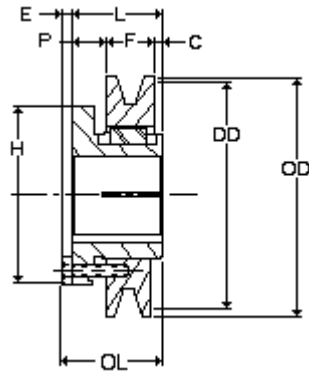

EPT E CATALOG - PART DETAIL

Browning 1B5V54

Cast Iron, 1 Groove, A, B or 5V Belt, Split Taper Sheave, Uses B Bushing

Images may not be an exact representation of the product

Product Type:	Split Taper Sheave
Type of Belt:	A, B, 5V
Number of Grooves:	1
Bore (Min):	0.5
Bore (Max):	2.4375
Bushing Used:	B

Part No	Description	PD (5V)	PD (A)	DD (A)	PD (B)	DD (B)
3693645	1B5V54	5.5	5.2	5	5.7	5.4
OL	OD	F	L	P	C	E
2.140625	5.68	1	1.9375	0.859375	0.078125	0.203125
H						
3.6875						