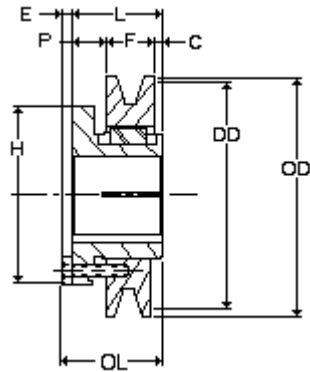

## Browning 1B5V56

Cast Iron, 1 Groove, A, B or 5V Belt, Split Taper Sheave, Uses B Bushing

*Images may not be an exact representation of the product*

<b>Product Type:</b>	Split Taper Sheave
<b>Type of Belt:</b>	A, B, 5V
<b>Number of Grooves:</b>	1
<b>Bore (Min):</b>	0.5
<b>Bore (Max):</b>	2.4375
<b>Bushing Used:</b>	B

Part No	Description	PD (5V)	PD (A)	DD (A)	PD (B)	DD (B)
3693652	1B5V56	5.7	5.4	5.2	5.9	5.6
OL	OD	F	L	P	C	E
2.140625	5.88	1	1.9375	0.859375	0.078125	0.203125
H						
3.6875						