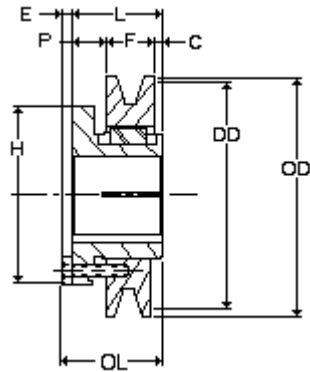

## Browning 1B5V58

Cast Iron, 1 Groove, A, B or 5V Belt, Split Taper Sheave, Uses B Bushing

*Images may not be an exact representation of the product*

<b>Product Type:</b>	Split Taper Sheave
<b>Type of Belt:</b>	A, B, 5V
<b>Number of Grooves:</b>	1
<b>Bore (Min):</b>	0.5
<b>Bore (Max):</b>	2.4375
<b>Bushing Used:</b>	B

Part No	Description	PD (5V)	PD (A)	DD (A)	PD (B)	DD (B)
3693660	1B5V58	5.9	5.6	5.4	6.1	5.8
OL	OD	F	L	P	C	E
2.140625	6.08	1	1.9375	0.859375	0.078125	0.203125
H						
3.6875						