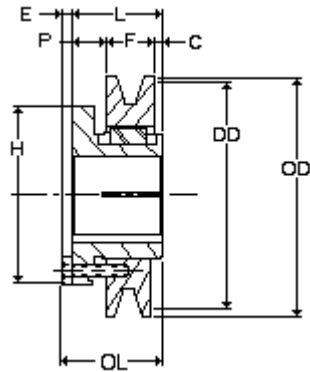

EPT E CATALOG - PART DETAIL

Browning 1B5V66

Cast Iron, 1 Groove, A, B or 5V Belt, Split Taper Sheave, Uses B Bushing

Images may not be an exact representation of the product

Product Type:	Split Taper Sheave
Type of Belt:	A, B, 5V
Number of Grooves:	1
Bore (Min):	0.5
Bore (Max):	2.4375
Bushing Used:	B

Part No	Description	PD (5V)	PD (A)	DD (A)	PD (B)	DD (B)
3693702	1B5V66	6.7	6.4	6.2	6.9	6.6
OL	OD	F	L	P	C	E
2.140625	6.88	1	1.9375	0.859375	0.078125	0.203125
H						
3.6875						