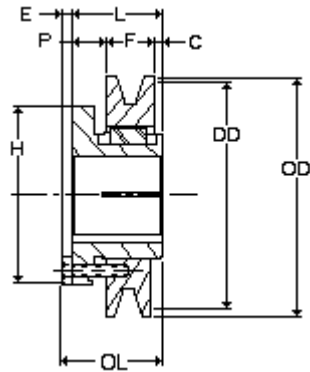

## Browning 1B5V70

Cast Iron, 1 Groove, A, B or 5V Belt, Split Taper Sheave, Uses B Bushing

*Images may not be an exact representation of the product*

<b>Product Type:</b>	Split Taper Sheave
<b>Type of Belt:</b>	A, B, 5V
<b>Number of Grooves:</b>	1
<b>Bore (Min):</b>	0.5
<b>Bore (Max):</b>	2.4375
<b>Bushing Used:</b>	B

Part No	Description	PD (5V)	PD (A)	DD (A)	PD (B)	DD (B)
3693728	1B5V70	7.1	6.8	6.6	7.3	7
OL	OD	F	L	P	C	E
2.140625	7.28	1	1.9375	0.859375	0.078125	0.203125
H						
3.6875						