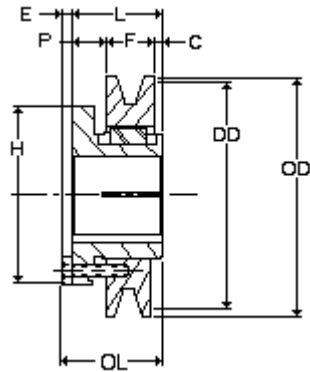

EPT E CATALOG - PART DETAIL

Browning 1B5V74

Cast Iron, 1 Groove, A, B or 5V Belt, Split Taper Sheave, Uses B Bushing

Images may not be an exact representation of the product

Product Type:	Split Taper Sheave
Type of Belt:	A, B, 5V
Number of Grooves:	1
Bore (Min):	0.5
Bore (Max):	2.4375
Bushing Used:	B

Part No	Description	PD (5V)	PD (A)	DD (A)	PD (B)	DD (B)
3693736	1B5V74	7.5	7.2	7	7.7	7.4
OL	OD	F	L	P	C	E
2.140625	7.68	1	1.9375	0.859375	0.078125	0.203125
H						
3.6875						