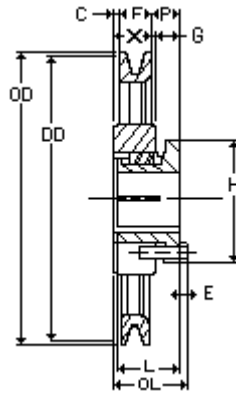

EPT E CATALOG - PART DETAIL

Browning 1B5V80

Cast Iron, 1 Groove, A, B or 5V Belt, Split Taper Sheave, Uses B Bushing

Images may not be an exact representation of the product

Product Type:	Split Taper Sheave
Type of Belt:	A, B, 5V
Number of Grooves:	1
Bore (Min):	0.5
Bore (Max):	2.4375
Bushing Used:	B

Part No	Description	PD (5V)	PD (A)	DD (A)	PD (B)	DD (B)
3693744	1B5V80	8.1	7.8	7.6	8.3	8
OL	OD	F	L	P	C	X
2.3125	8.28	1	1.9375	0.984375	0.125	1.25
G	E	H				
0.859375	0.203125	3.6875				