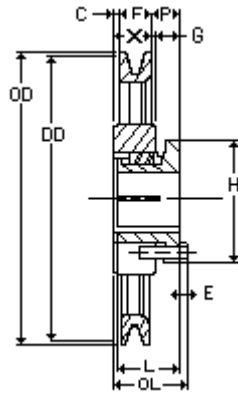

## Browning 1B5V86

Cast Iron, 1 Groove, A, B or 5V Belt, Split Taper Sheave, Uses B Bushing

*Images may not be an exact representation of the product*

<b>Product Type:</b>	Split Taper Sheave
<b>Type of Belt:</b>	A, B, 5V
<b>Number of Grooves:</b>	1
<b>Bore (Min):</b>	0.5
<b>Bore (Max):</b>	2.4375
<b>Bushing Used:</b>	B

Part No	Description	PD (5V)	PD (A)	DD (A)	PD (B)	DD (B)
3693751	1B5V86	8.7	8.4	8.2	8.9	8.6
<b>OL</b>	<b>OD</b>	<b>F</b>	<b>L</b>	<b>P</b>	<b>C</b>	<b>X</b>
2.3125	8.88	1	1.9375	0.984375	0.125	1.25
<b>G</b>	<b>E</b>	<b>H</b>				
0.859375	0.203125	3.6875				