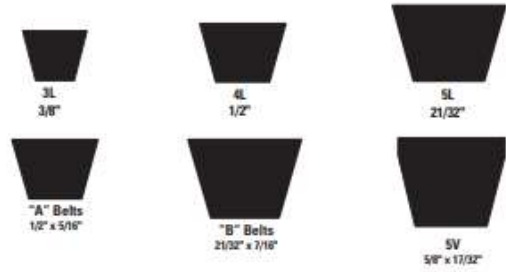

1VP CAST IRON SHEAVES

Single Groove Variable Pitch Sheaves for "3L", "4L", "5L", "A", "B" and "5V" Belts

Dimensions (Inches)

Part No.	O.D.	OL	Wt. Lbs.
1VP25	2.50	1 11/16	.8
1VP30	2.87	1 11/16	.9
1VP34	3.15	1 7/8	1.2
1VP40	3.75	1 7/8	1.7
1VP44	4.15	1 7/8	1.9
1VP44	4.15	2 5/32	2.6
1VP50	4.75	1 15/16	1.9
1VP50	4.75	2 5/32	2.9
1VP56	5.35	1 15/16	2.7
1VP56	5.35	2 5/32	3.4
1VP60	6.00	2 7/32	5.5
1VP62	5.95	2 7/32	5.7
1VP65	6.50	2 7/32	5.8
1VP68	6.55	2 7/32	6.4
1VP71	7.10	2 7/32	6.8
1VP75	7.50	2 7/32	7.3