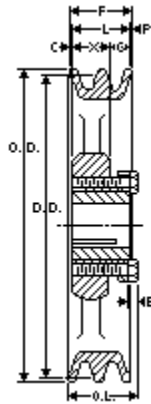

EPT E CATALOG - PART DETAIL

Browning 2AK114H

Bushed Classical Gripbelt Sheave, 4L or A, 3L Belt, 2 Grooves, Uses H Bushing

Product Type:	Classical Gripbelt Sheave
Type of Belt:	4L or A, 3L
Number of Grooves:	2
Type of Bore:	Bushed
Bore (Min):	3/8
Bore (Max):	1 1/2

Images may not be an exact representation of the product

Part No	Description	PD (A)	DD (A)	PD (3L)	C	E
1042894	2AK114H	11.2	11	10.66	0	5/32
F	G	L	P	OD	OL	X
1 3/8	15/32	1 9/32	1/32	11.25	1 1/2	7/8