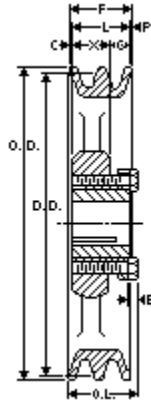

EPT E CATALOG - PART DETAIL

Browning 2AK134H

Bushed Classical Gripbelt Sheave, 4L or A, 3L Belt, 2 Grooves, Uses H Bushing

Product Type:	Classical Gripbelt Sheave
Type of Belt:	4L or A, 3L
Number of Grooves:	2
Type of Bore:	Bushed
Bore (Min):	3/8
Bore (Max):	1 1/2

Images may not be an exact representation of the product

Part No	Description	PD (A)	DD (A)	PD (3L)	C	E
1042910	2AK134H	13.2	13	12.66	0	5/32
F	G	L	P	OD	OL	X
1 3/8	15/32	1 9/32	1/32	13.25	1 1/2	7/8