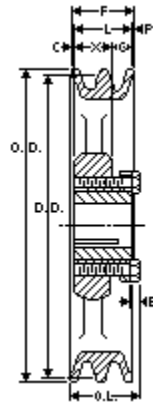

EPT E CATALOG - PART DETAIL

Browning 2AK144H

Bushed Classical Gripbelt Sheave, 4L or A, 3L Belt, 2 Grooves, Uses H Bushing

Product Type:	Classical Gripbelt Sheave
Type of Belt:	4L or A, 3L
Number of Grooves:	2
Type of Bore:	Bushed
Bore (Min):	3/8
Bore (Max):	1 1/2

Images may not be an exact representation of the product

Part No	Description	PD (A)	DD (A)	PD (3L)	C	E
1042928	2AK144H	14.2	14	13.66	0	5/32
F	G	L	P	OD	OL	X
1 3/8	15/32	1 9/32	1/32	14.25	1 1/2	7/8