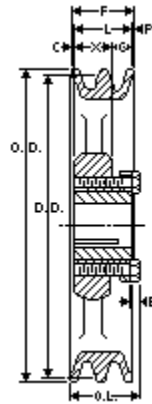

## Browning 2AK154H

Bushed Classical Gripbelt Sheave, 4L or A, 3L Belt, 2 Grooves, Uses H Bushing

<b>Product Type:</b>	Classical Gripbelt Sheave
<b>Type of Belt:</b>	4L or A, 3L
<b>Number of Grooves:</b>	2
<b>Type of Bore:</b>	Bushed
<b>Bore (Min):</b>	3/8
<b>Bore (Max):</b>	1 1/2

*Images may not be an exact representation of the product*

Part No	Description	PD (A)	DD (A)	PD (3L)	C	E
1042936	2AK154H	15.2	15	14.66	0	5/32
F	G	L	P	OD	OL	X
1 3/8	15/32	1 9/32	1/32	15.25	1 1/2	7/8