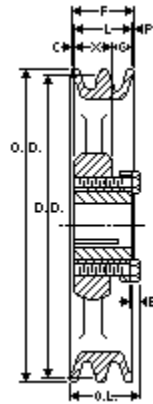

EPT E CATALOG - PART DETAIL

Browning 2AK184H

Bushed Classical Gripbelt Sheave, 4L or A, 3L Belt, 2 Grooves, Uses H Bushing

Product Type:	Classical Gripbelt Sheave
Type of Belt:	4L or A, 3L
Number of Grooves:	2
Type of Bore:	Bushed
Bore (Min):	3/8
Bore (Max):	1 1/2

Images may not be an exact representation of the product

Part No	Description	PD (A)	DD (A)	PD (3L)	C	E
1042944	2AK184H	18.2	18	17.66	0	5/32
F	G	L	P	OD	OL	X
1 3/8	15/32	1 9/32	1/32	18.25	1 1/2	7/8