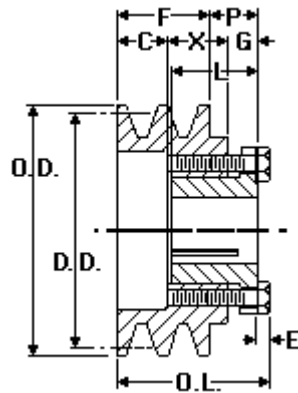

EPT E CATALOG - PART DETAIL

Browning 2AK32H

Bushed Classical Gripbelt Sheave, 4L or A, 3L Belt, 2 Grooves, Uses H Bushing

Product Type:	Classical Gripbelt Sheave
Type of Belt:	4L or A, 3L
Number of Grooves:	2
Type of Bore:	Bushed
Bore (Min):	3/8
Bore (Max):	1 1/2

Images may not be an exact representation of the product

Part No	Description	PD (A)	DD (A)	PD (3L)	C	E
1042720	2AK32H	3.2	3	2.66	15/16	5/32
F	G	L	P	OD	OL	X
1 3/8	15/32	1 9/32	29/32	3.25	2 7/16	7/8