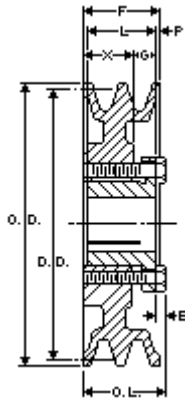

EPT E CATALOG - PART DETAIL

Browning 2AK41H

Bushed Classical Gripbelt Sheave, 4L or A, 3L Belt, 2 Grooves, Uses H Bushing

Product Type:	Classical Gripbelt Sheave
Type of Belt:	4L or A, 3L
Number of Grooves:	2
Type of Bore:	Bushed
Bore (Min):	3/8
Bore (Max):	1 1/2

Images may not be an exact representation of the product

Part No	Description	PD (A)	DD (A)	PD (3L)	E	F
1042753	2AK41H	3.9	3.7	3.36	5/32	1 3/8
G	L	P	OD	OL	X	
15/32	1 9/32	1/32	3.95	1 1/2	7/8	