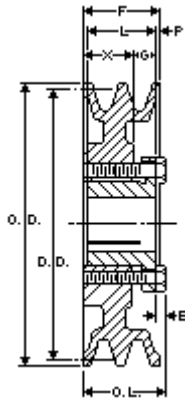

EPT E CATALOG - PART DETAIL

Browning 2AK44H

Bushed Classical Gripbelt Sheave, 4L or A, 3L Belt, 2 Grooves, Uses H Bushing

Product Type:	Classical Gripbelt Sheave
Type of Belt:	4L or A, 3L
Number of Grooves:	2
Type of Bore:	Bushed
Bore (Min):	3/8
Bore (Max):	1 1/2

Images may not be an exact representation of the product

Part No	Description	PD (A)	DD (A)	PD (3L)	E	F
1042761	2AK44H	4.2	4	3.66	5/32	1 3/8
G	L	P	OD	OL	X	
15/32	1 9/32	1/32	4.25	1 1/2	7/8	