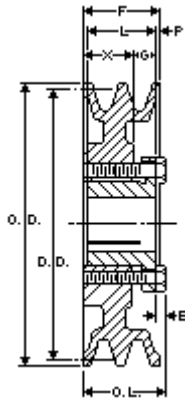

EPT E CATALOG - PART DETAIL

Browning 2AK54H

Bushed Classical Gripbelt Sheave, 4L or A, 3L Belt, 2 Grooves, Uses H Bushing

Product Type:	Classical Gripbelt Sheave
Type of Belt:	4L or A, 3L
Number of Grooves:	2
Type of Bore:	Bushed
Bore (Min):	3/8
Bore (Max):	1 1/2

Images may not be an exact representation of the product

Part No	Description	PD (A)	DD (A)	PD (3L)	E	F
1042803	2AK54H	5.2	5	4.66	5/32	1 3/8
G	L	P	OD	OL	X	
15/32	1 9/32	1/32	5.25	1 1/2	7/8	