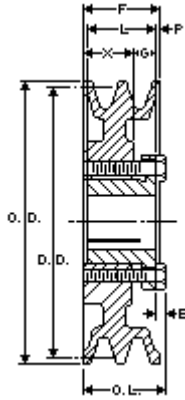

EPT E CATALOG - PART DETAIL

Browning 2AK56H

Bushed Classical Gripbelt Sheave, 4L or A, 3L Belt, 2 Grooves, Uses H Bushing

Product Type:	Classical Gripbelt Sheave
Type of Belt:	4L or A, 3L
Number of Grooves:	2
Type of Bore:	Bushed
Bore (Min):	3/8
Bore (Max):	1 1/2

Images may not be an exact representation of the product

Part No	Description	PD (A)	DD (A)	PD (3L)	E	F
1042811	2AK56H	5.4	5.2	4.86	5/32	1 3/8
G	L	P	OD	OL	X	
15/32	1 9/32	1/32	5.45	1 1/2	7/8	