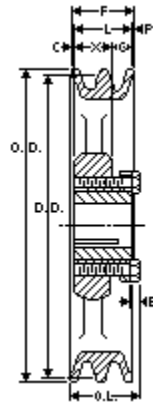

EPT E CATALOG - PART DETAIL

Browning 2AK61H

Bushed Classical Gripbelt Sheave, 4L or A, 3L Belt, 2 Grooves, Uses H Bushing

Product Type:	Classical Gripbelt Sheave
Type of Belt:	4L or A, 3L
Number of Grooves:	2
Type of Bore:	Bushed
Bore (Min):	3/8
Bore (Max):	1 1/2

Images may not be an exact representation of the product

Part No	Description	PD (A)	DD (A)	PD (3L)	C	E
1042837	2AK61H	5.9	5.7	5.36	0	5/32
F	G	L	P	OD	OL	X
1 3/8	15/32	1 9/32	1/32	5.95	1 1/2	7/8