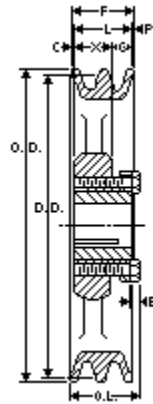

EPT E CATALOG - PART DETAIL

Browning 2AK74H

Bushed Classical Gripbelt Sheave, 4L or A, 3L Belt, 2 Grooves, Uses H Bushing

Product Type:	Classical Gripbelt Sheave
Type of Belt:	4L or A, 3L
Number of Grooves:	2
Type of Bore:	Bushed
Bore (Min):	3/8
Bore (Max):	1 1/2

Images may not be an exact representation of the product

Part No	Description	PD (A)	DD (A)	PD (3L)	C	E
1042852	2AK74H	7.2	7	6.66	0	5/32
F	G	L	P	OD	OL	X
1 3/8	15/32	1 9/32	1/32	7.25	1 1/2	7/8