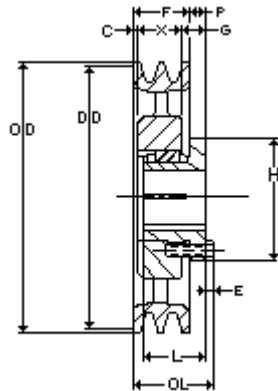

## Browning 2B5V110

Cast Iron, 2 Groove, A, B or 5V Belt, Split Taper Sheave, Uses B Bushing

*Images may not be an exact representation of the product*

<b>Product Type:</b>	Split Taper Sheave
<b>Type of Belt:</b>	A, B, 5V
<b>Number of Grooves:</b>	2
<b>Bore (Min):</b>	0.5
<b>Bore (Max):</b>	2.4375
<b>Bushing Used:</b>	B

Part No	Description	PD (5V)	PD (A)	DD (A)	PD (B)	DD (B)
3694064	2B5V110	11.1	10.8	10.6	11.3	11
<b>OL</b>	<b>OD</b>	<b>F</b>	<b>L</b>	<b>P</b>	<b>C</b>	<b>X</b>
2.546875	11.28	1.71875	1.9375	0.625	0.234375	1.25
<b>G</b>	<b>E</b>	<b>H</b>				
0.859375	0.203125	3.6875				