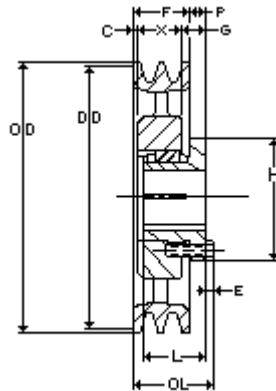

EPT E CATALOG - PART DETAIL

Browning 2B5V124

Cast Iron, 2 Groove, A, B or 5V Belt, Split Taper Sheave, Uses B Bushing

Images may not be an exact representation of the product

Product Type:	Split Taper Sheave
Type of Belt:	A, B, 5V
Number of Grooves:	2
Bore (Min):	0.5
Bore (Max):	2.4375
Bushing Used:	B

Part No	Description	PD (5V)	PD (A)	DD (A)	PD (B)	DD (B)
3694072	2B5V124	12.5	12.2	12	12.7	12.4
OL	OD	F	L	P	C	X
2.546875	12.68	1.71875	1.9375	0.625	0.234375	1.25
G	E	H				
0.859375	0.203125	3.6875				