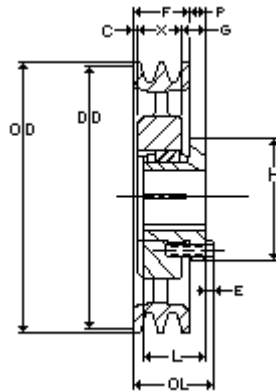

EPT E CATALOG - PART DETAIL

Browning 2B5V154

Cast Iron, 2 Groove, A, B or 5V Belt, Split Taper Sheave, Uses B Bushing

Images may not be an exact representation of the product

Product Type:	Split Taper Sheave
Type of Belt:	A, B, 5V
Number of Grooves:	2
Bore (Min):	0.5
Bore (Max):	2.4375
Bushing Used:	B

Part No	Description	PD (5V)	PD (A)	DD (A)	PD (B)	DD (B)
3694098	2B5V154	15.5	15.2	15	15.7	15.4
OL	OD	F	L	P	C	X
2.546875	15.68	1.71875	1.9375	0.625	0.234375	1.25
G	E	H				
0.859375	0.203125	3.6875				