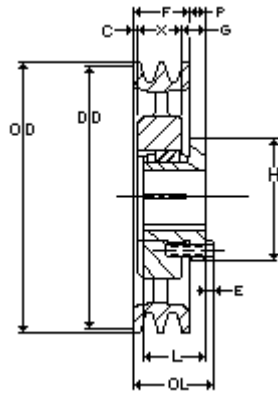

EPT E CATALOG - PART DETAIL

Browning 2B5V160

Cast Iron, 2 Groove, A, B or 5V Belt, Split Taper Sheave, Uses B Bushing

Images may not be an exact representation of the product

Product Type:	Split Taper Sheave
Type of Belt:	A, B, 5V
Number of Grooves:	2
Bore (Min):	0.5
Bore (Max):	2.4375
Bushing Used:	B

Part No	Description	PD (5V)	PD (A)	DD (A)	PD (B)	DD (B)
3694106	2B5V160	16.1	15.8	15.6	16.3	16
OL	OD	F	L	P	C	X
2.546875	16.28	1.71875	1.9375	0.625	0.234375	1.25
G	E	H				
0.859375	0.203125	3.6875				