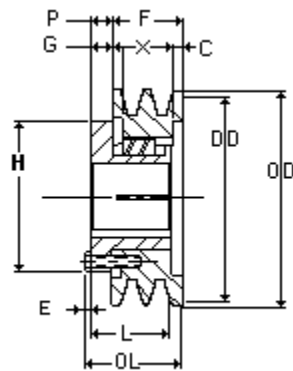

EPT E CATALOG - PART DETAIL

Browning 2B5V46

Cast Iron, 2 Groove, A, B or 5V Belt, Split Taper Sheave, Uses B Bushing

Images may not be an exact representation of the product

Product Type:	Split Taper Sheave
Type of Belt:	A, B, 5V
Number of Grooves:	2
Bore (Min):	0.5
Bore (Max):	2.4375
Bushing Used:	B

Part No	Description	PD (5V)	PD (A)	DD (A)	PD (B)	DD (B)
3693884	2B5V46	4.7	4.4	4.2	4.9	4.6
OL	OD	F	L	P	C	X
2.546875	4.88	1.71875	1.9375	0.625	0.234375	1.25
G	E	H				
0.859375	0.203125	3.6875				