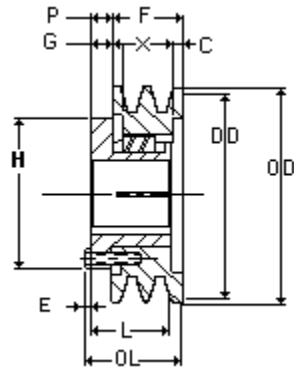

EPT E CATALOG - PART DETAIL

Browning 2B5V48

Cast Iron, 2 Groove, A, B or 5V Belt, Split Taper Sheave, Uses B Bushing

Images may not be an exact representation of the product

Product Type:	Split Taper Sheave
Type of Belt:	A, B, 5V
Number of Grooves:	2
Bore (Min):	0.5
Bore (Max):	2.4375
Bushing Used:	B

Part No	Description	PD (5V)	PD (A)	DD (A)	PD (B)	DD (B)
3693892	2B5V48	4.9	4.6	4.4	5.1	4.8
OL	OD	F	L	P	C	X
2.546875	5.08	1.71875	1.9375	0.625	0.234375	1.25
G	E	H				
0.859375	0.203125	3.6875				