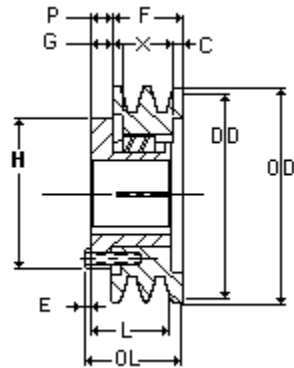

EPT E CATALOG - PART DETAIL

Browning 2B5V54

Cast Iron, 2 Groove, A, B or 5V Belt, Split Taper Sheave, Uses B Bushing

Images may not be an exact representation of the product

Product Type:	Split Taper Sheave
Type of Belt:	A, B, 5V
Number of Grooves:	2
Bore (Min):	0.5
Bore (Max):	2.4375
Bushing Used:	B

Part No	Description	PD (5V)	PD (A)	DD (A)	PD (B)	DD (B)
3693926	2B5V54	5.5	5.2	5	5.7	5.4
OL	OD	F	L	P	C	X
2.546875	5.68	1.71875	1.9375	0.625	0.234375	1.25
G	E	H				
0.859375	0.203125	3.6875				