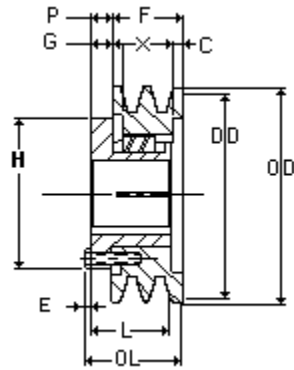

EPT E CATALOG - PART DETAIL

Browning 2B5V58

Cast Iron, 2 Groove, A, B or 5V Belt, Split Taper Sheave, Uses B Bushing

Images may not be an exact representation of the product

Product Type:	Split Taper Sheave
Type of Belt:	A, B, 5V
Number of Grooves:	2
Bore (Min):	0.5
Bore (Max):	2.4375
Bushing Used:	B

Part No	Description	PD (5V)	PD (A)	DD (A)	PD (B)	DD (B)
3693942	2B5V58	5.9	5.6	5.4	6.1	5.8
OL	OD	F	L	P	C	X
2.546875	6.08	1.71875	1.9375	0.625	0.234375	1.25
G	E	H				
0.859375	0.203125	3.6875				