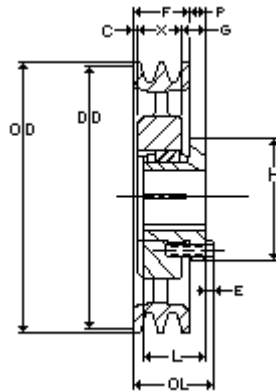

## Browning 2B5V74

Cast Iron, 2 Groove, A, B or 5V Belt, Split Taper Sheave, Uses B Bushing

*Images may not be an exact representation of the product*

<b>Product Type:</b>	Split Taper Sheave
<b>Type of Belt:</b>	A, B, 5V
<b>Number of Grooves:</b>	2
<b>Bore (Min):</b>	0.5
<b>Bore (Max):</b>	2.4375
<b>Bushing Used:</b>	B

Part No	Description	PD (5V)	PD (A)	DD (A)	PD (B)	DD (B)
3694015	2B5V74	7.5	7.2	7	7.7	7.4
<b>OL</b>	<b>OD</b>	<b>F</b>	<b>L</b>	<b>P</b>	<b>C</b>	<b>X</b>
2.546875	7.68	1.71875	1.9375	0.625	0.140625	1.34375
<b>G</b>	<b>E</b>	<b>H</b>				
0.859375	0.203125	3.6875				