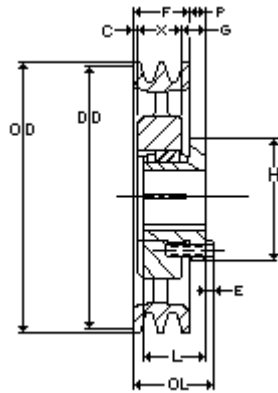

EPT E CATALOG - PART DETAIL

Browning 2B5V94

Cast Iron, 2 Groove, A, B or 5V Belt, Split Taper Sheave, Uses B Bushing

Images may not be an exact representation of the product

Product Type:	Split Taper Sheave
Type of Belt:	A, B, 5V
Number of Grooves:	2
Bore (Min):	0.5
Bore (Max):	2.4375
Bushing Used:	B

Part No	Description	PD (5V)	PD (A)	DD (A)	PD (B)	DD (B)
3694056	2B5V94	9.5	9.2	9	9.7	9.4
OL	OD	F	L	P	C	X
2.546875	9.68	1.71875	1.9375	0.625	0.234375	1.25
G	E	H				
0.859375	0.203125	3.6875				