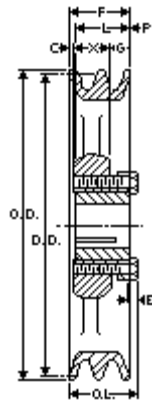

EPT E CATALOG - PART DETAIL

Browning 2BK100H

Bushed Classical Gripbelt Sheave, 4L or A, 5L or B Belt, 2 Grooves, Uses H Bushing

Product Type:	Classical Gripbelt Sheave
Type of Belt:	4L or A, 5L or B
Number of Grooves:	2
Type of Bore:	Bushed
Bore (Min):	3/8
Bore (Max):	1 1/2

Images may not be an exact representation of the product

Part No	Description	PD (A)	DD (A)	PD (B)	DD (B)	C
1043124	2BK100H	9.2	9	9.7	9.4	1/4
E	F	G	L	P	OD	OL
5/32	1 3/4	15/32	1 9/32	5/32	9.75	1 3/4
X						
7/8						