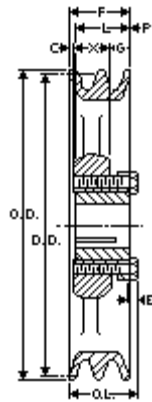

## Browning 2BK120H

Bushed Classical Gripbelt Sheave, 4L or A, 5L or B Belt, 2 Grooves, Uses H Bushing

<b>Product Type:</b>	Classical Gripbelt Sheave
<b>Type of Belt:</b>	4L or A, 5L or B
<b>Number of Grooves:</b>	2
<b>Type of Bore:</b>	Bushed
<b>Bore (Min):</b>	3/8
<b>Bore (Max):</b>	1 1/2

*Images may not be an exact representation of the product*

Part No	Description	PD (A)	DD (A)	PD (B)	DD (B)	C
1043140	2BK120H	11.2	11	11.7	11.4	1/4
<b>E</b>	<b>F</b>	<b>G</b>	<b>L</b>	<b>P</b>	<b>OD</b>	<b>OL</b>
5/32	1 3/4	15/32	1 9/32	5/32	11.75	1 3/4
<b>X</b>						
7/8						