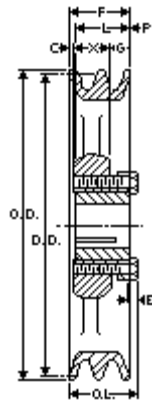

EPT E CATALOG - PART DETAIL

Browning 2BK130H

Bushed Classical Gripbelt Sheave, 4L or A, 5L or B Belt, 2 Grooves, Uses H Bushing

Product Type:	Classical Gripbelt Sheave
Type of Belt:	4L or A, 5L or B
Number of Grooves:	2
Type of Bore:	Bushed
Bore (Min):	3/8
Bore (Max):	1 1/2

Images may not be an exact representation of the product

Part No	Description	PD (A)	DD (A)	PD (B)	DD (B)	C
1043157	2BK130H	12.2	12	12.7	12.4	1/4
E	F	G	L	P	OD	OL
5/32	1 3/4	15/32	1 9/32	5/32	12.75	1 3/4
X						
7/8						