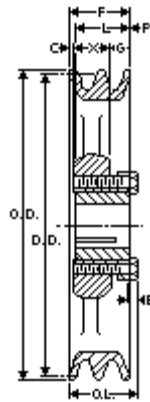

## Browning 2BK140H

Bushed Classical Gripbelt Sheave, 4L or A, 5L or B Belt, 2 Grooves, Uses H Bushing

<b>Product Type:</b>	Classical Gripbelt Sheave
<b>Type of Belt:</b>	4L or A, 5L or B
<b>Number of Grooves:</b>	2
<b>Type of Bore:</b>	Bushed
<b>Bore (Min):</b>	3/8
<b>Bore (Max):</b>	1 1/2

*Images may not be an exact representation of the product*

Part No	Description	PD (A)	DD (A)	PD (B)	DD (B)	C
1043165	2BK140H	13.2	13	13.7	13.4	1/4
<b>E</b>	<b>F</b>	<b>G</b>	<b>L</b>	<b>P</b>	<b>OD</b>	<b>OL</b>
5/32	1 3/4	15/32	1 9/32	5/32	13.75	1 3/4
<b>X</b>						
7/8						