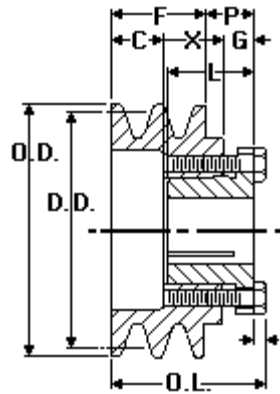

EPT E CATALOG - PART DETAIL

Browning 2BK32H

Bushed Classical Gripbelt Sheave, 4L or A, 5L or B Belt, 2 Grooves, Uses H Bushing

Product Type:	Classical Gripbelt Sheave
Type of Belt:	4L or A, 5L or B
Number of Grooves:	2
Type of Bore:	Bushed
Bore (Min):	3/8
Bore (Max):	1 1/2

Images may not be an exact representation of the product

Part No	Description	PD (A)	DD (A)	PD (B)	DD (B)	C
1042951	2BK32H	2.8	2.6	3.3	3	1 5/16
E	F	G	L	P	OD	OL
5/32	1 3/4	15/32	1 9/32	29/32	3.35	2 13/16
X						
7/8						