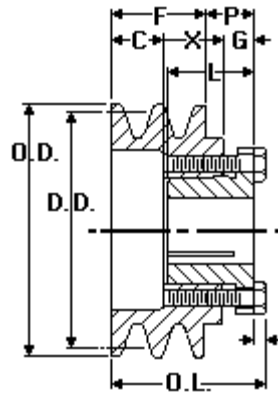

EPT E CATALOG - PART DETAIL

Browning 2BK36H

Bushed Classical Gripbelt Sheave, 4L or A, 5L or B Belt, 2 Grooves, Uses H Bushing

Product Type:	Classical Gripbelt Sheave
Type of Belt:	4L or A, 5L or B
Number of Grooves:	2
Type of Bore:	Bushed
Bore (Min):	3/8
Bore (Max):	1 1/2

Images may not be an exact representation of the product

Part No	Description	PD (A)	DD (A)	PD (B)	DD (B)	C
1042977	2BK36H	3.2	3	3.7	3.4	7/8
E	F	G	L	P	OD	OL
5/32	1 3/4	15/32	1 9/32	15/32	3.75	2 3/8
X						
7/8						