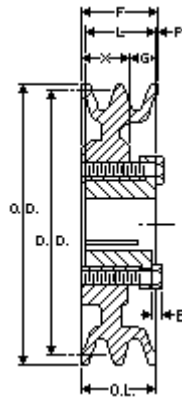

EPT E CATALOG - PART DETAIL

Browning 2BK47H

Bushed Classical Gripbelt Sheave, 4L or A, 5L or B Belt, 2 Grooves, Uses H Bushing

Product Type:	Classical Gripbelt Sheave
Type of Belt:	4L or A, 5L or B
Number of Grooves:	2
Type of Bore:	Bushed
Bore (Min):	3/8
Bore (Max):	1 1/2

Images may not be an exact representation of the product

Part No	Description	PD (A)	DD (A)	PD (B)	DD (B)	E
1043009	2BK47H	3.9	3.7	4.4	4.1	5/32
F	G	L	P	OD	OL	X
1 3/4	15/32	1 9/32	13/32	4.45	1 3/4	7/8