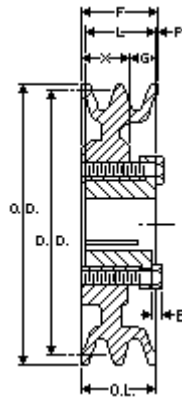

EPT E CATALOG - PART DETAIL

Browning 2BK60H

Bushed Classical Gripbelt Sheave, 4L or A, 5L or B Belt, 2 Grooves, Uses H Bushing

Product Type:	Classical Gripbelt Sheave
Type of Belt:	4L or A, 5L or B
Number of Grooves:	2
Type of Bore:	Bushed
Bore (Min):	3/8
Bore (Max):	1 1/2

Images may not be an exact representation of the product

Part No	Description	PD (A)	DD (A)	PD (B)	DD (B)	E
1043058	2BK60H	5.2	5	5.7	5.4	5/32
F	G	L	P	OD	OL	X
1 3/4	15/32	1 9/32	13/32	5.75	1 3/4	7/8