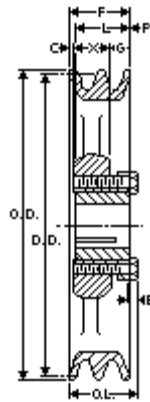

EPT E CATALOG - PART DETAIL

Browning 2BK70H

Bushed Classical Gripbelt Sheave, 4L or A, 5L or B Belt, 2 Grooves, Uses H Bushing

Product Type:	Classical Gripbelt Sheave
Type of Belt:	4L or A, 5L or B
Number of Grooves:	2
Type of Bore:	Bushed
Bore (Min):	3/8
Bore (Max):	1 1/2

Images may not be an exact representation of the product

Part No	Description	PD (A)	DD (A)	PD (B)	DD (B)	C
1043090	2BK70H	6.2	6	6.7	6.4	1/4
E	F	G	L	P	OD	OL
5/32	1 3/4	15/32	1 9/32	5/32	6.75	1 3/4
X						
7/8						