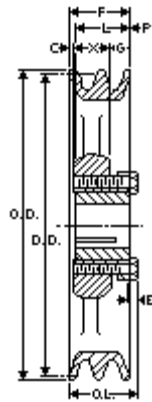

EPT E CATALOG - PART DETAIL

Browning 2BK80H

Bushed Classical Gripbelt Sheave, 4L or A, 5L or B Belt, 2 Grooves, Uses H Bushing

Product Type:	Classical Gripbelt Sheave
Type of Belt:	4L or A, 5L or B
Number of Grooves:	2
Type of Bore:	Bushed
Bore (Min):	3/8
Bore (Max):	1 1/2

Images may not be an exact representation of the product

Part No	Description	PD (A)	DD (A)	PD (B)	DD (B)	C
1043108	2BK80H	7.2	7	7.7	7.4	1/4
E	F	G	L	P	OD	OL
5/32	1 3/4	15/32	1 9/32	5/32	7.75	1 3/4
X						
7/8						