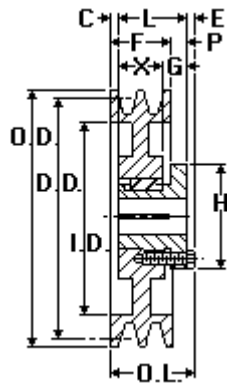

## Browning 2TB44

Cast Iron, 2 Groove, A or B Belt, Split Taper Sheave, Uses P1 Bushing

*Images may not be an exact representation of the product*

<b>Product Type:</b>	Split Taper Sheave
<b>Type of Belt:</b>	A, B
<b>Number of Grooves:</b>	2
<b>Bore (Min):</b>	0.5
<b>Bore (Max):</b>	1.75
<b>Bushing Used:</b>	P1

Part No	Description	PD (A)	DD (A)	PD (B)	DD (B)	OL
1001494	2TB44	4.2	4	4.7	4.4	2.140625
<b>OD</b>	<b>F</b>	<b>L</b>	<b>P</b>	<b>C</b>	<b>X</b>	<b>G</b>
4.75	1.75	1.9375	0.1875	0	1.3125	0.625
<b>E</b>	<b>H</b>					
0.203125	3					