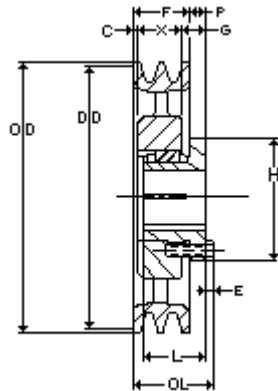

## Browning 3B5V124

Cast Iron, 3 Groove, A, B or 5V Belt, Split Taper Sheave, Uses B Bushing

*Images may not be an exact representation of the product*

<b>Product Type:</b>	Split Taper Sheave
<b>Type of Belt:</b>	A, B, 5V
<b>Number of Grooves:</b>	3
<b>Bore (Min):</b>	0.5
<b>Bore (Max):</b>	2.4375
<b>Bushing Used:</b>	B

Part No	Description	PD (5V)	PD (A)	DD (A)	PD (B)	DD (B)
3694353	3B5V124	12.5	12.2	12	12.7	12.4
<b>OL</b>	<b>OD</b>	<b>F</b>	<b>L</b>	<b>P</b>	<b>C</b>	<b>X</b>
2.90625	12.68	2.4375	1.9375	0.265625	0.59375	1.25
<b>G</b>	<b>E</b>	<b>H</b>				
0.859375	0.203125	3.6875				