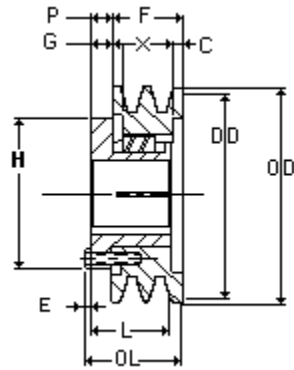

## Browning 3B5V54

Cast Iron, 3 Groove, A, B or 5V Belt, Split Taper Sheave, Uses B Bushing

*Images may not be an exact representation of the product*

<b>Product Type:</b>	Split Taper Sheave
<b>Type of Belt:</b>	A, B, 5V
<b>Number of Grooves:</b>	3
<b>Bore (Min):</b>	0.5
<b>Bore (Max):</b>	2.4375
<b>Bushing Used:</b>	B

Part No	Description	PD (5V)	PD (A)	DD (A)	PD (B)	DD (B)
3694205	3B5V54	5.5	5.2	5	5.7	5.4
<b>OL</b>	<b>OD</b>	<b>F</b>	<b>L</b>	<b>P</b>	<b>C</b>	<b>X</b>
2.90625	5.68	2.4375	1.9375	0.265625	0.59375	1.25
<b>G</b>	<b>E</b>	<b>H</b>				
0.859375	0.203125	3.6875				