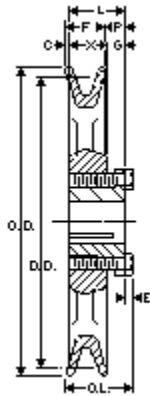

EPT E CATALOG - PART DETAIL

Browning AK109H

Bushed Classical Gripbelt Sheave, 4L or A, 3L Belt, 1 Groove, Uses H Bushing

Product Type:	Classical Gripbelt Sheave
Type of Belt:	4L or A, 3L
Number of Grooves:	1
Type of Bore:	Bushed
Bore (Min):	3/8
Bore (Max):	1 1/2
Typical Applications:	

Images may not be an exact representation of the product

Part No	Description	PD (A)	DD (A)	PD (3L)	C	E
1042316	AK109H	10.7	10.5	10.16	0	5/32
F	G	L	P	OD	OL	X
3/4	15/32	1 9/32	19/32	10.75	1 1/2	7/8