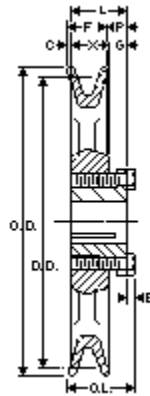

EPT E CATALOG - PART DETAIL

Browning AK124H

Bushed Classical Gripbelt Sheave, 4L or A, 3L Belt, 1 Groove, Uses H Bushing

Product Type:	Classical Gripbelt Sheave
Type of Belt:	4L or A, 3L
Number of Grooves:	1
Type of Bore:	Bushed
Bore (Min):	3/8
Bore (Max):	1 1/2
Typical Applications:	

Images may not be an exact representation of the product

Part No	Description	PD (A)	DD (A)	PD (3L)	C	E
1042332	AK124H	12.2	12	11.66	0	5/32
F	G	L	P	OD	OL	X
3/4	15/32	1 9/32	19/32	12.25	1 1/2	7/8