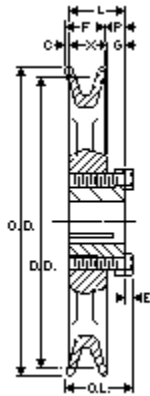

EPT E CATALOG - PART DETAIL

Browning AK134H

Bushed Classical Gripbelt Sheave, 4L or A, 3L Belt, 1 Groove, Uses H Bushing

Product Type:	Classical Gripbelt Sheave
Type of Belt:	4L or A, 3L
Number of Grooves:	1
Type of Bore:	Bushed
Bore (Min):	3/8
Bore (Max):	1 1/2
Typical Applications:	

Images may not be an exact representation of the product

Part No	Description	PD (A)	DD (A)	PD (3L)	C	E
1042340	AK134H	13.2	13	12.66	0	5/32
F	G	L	P	OD	OL	X
3/4	15/32	1 9/32	19/32	13.25	1 1/2	7/8